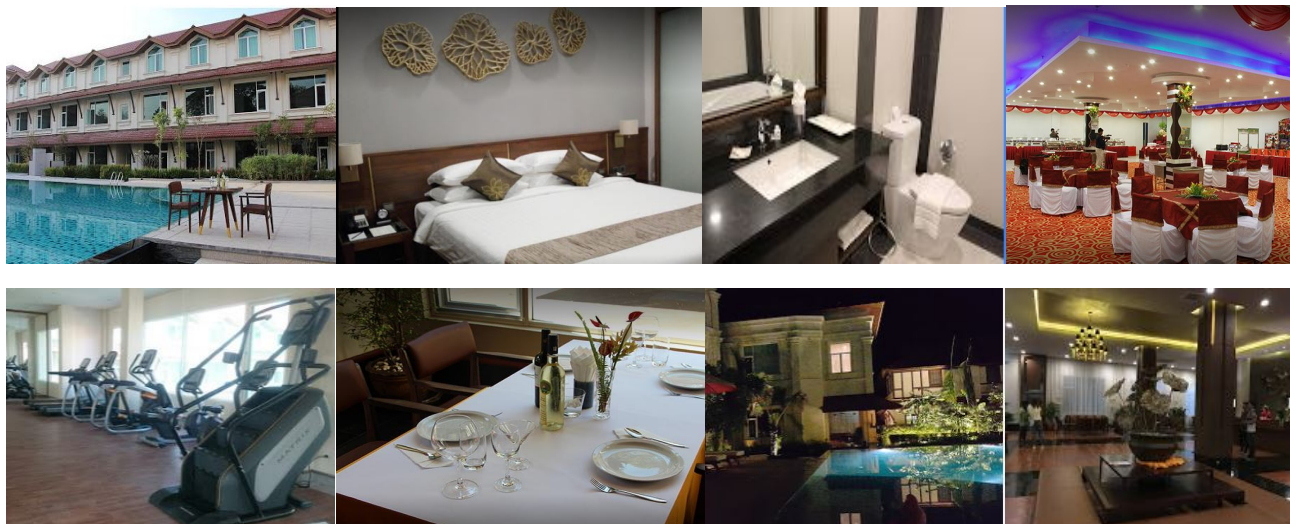

Dawei Hotels

I. Hotel Dawei

Hotel Dawei

Type of Room	Low Season	High Season	Extra Bed
Superior (Single/Twin/King)	\$ 84/104/104	\$ -/125/125	\$ 30
Suit (Single/Twin)	\$ -/218/303	\$ -/218/303	\$ 30

AMARA
STARS